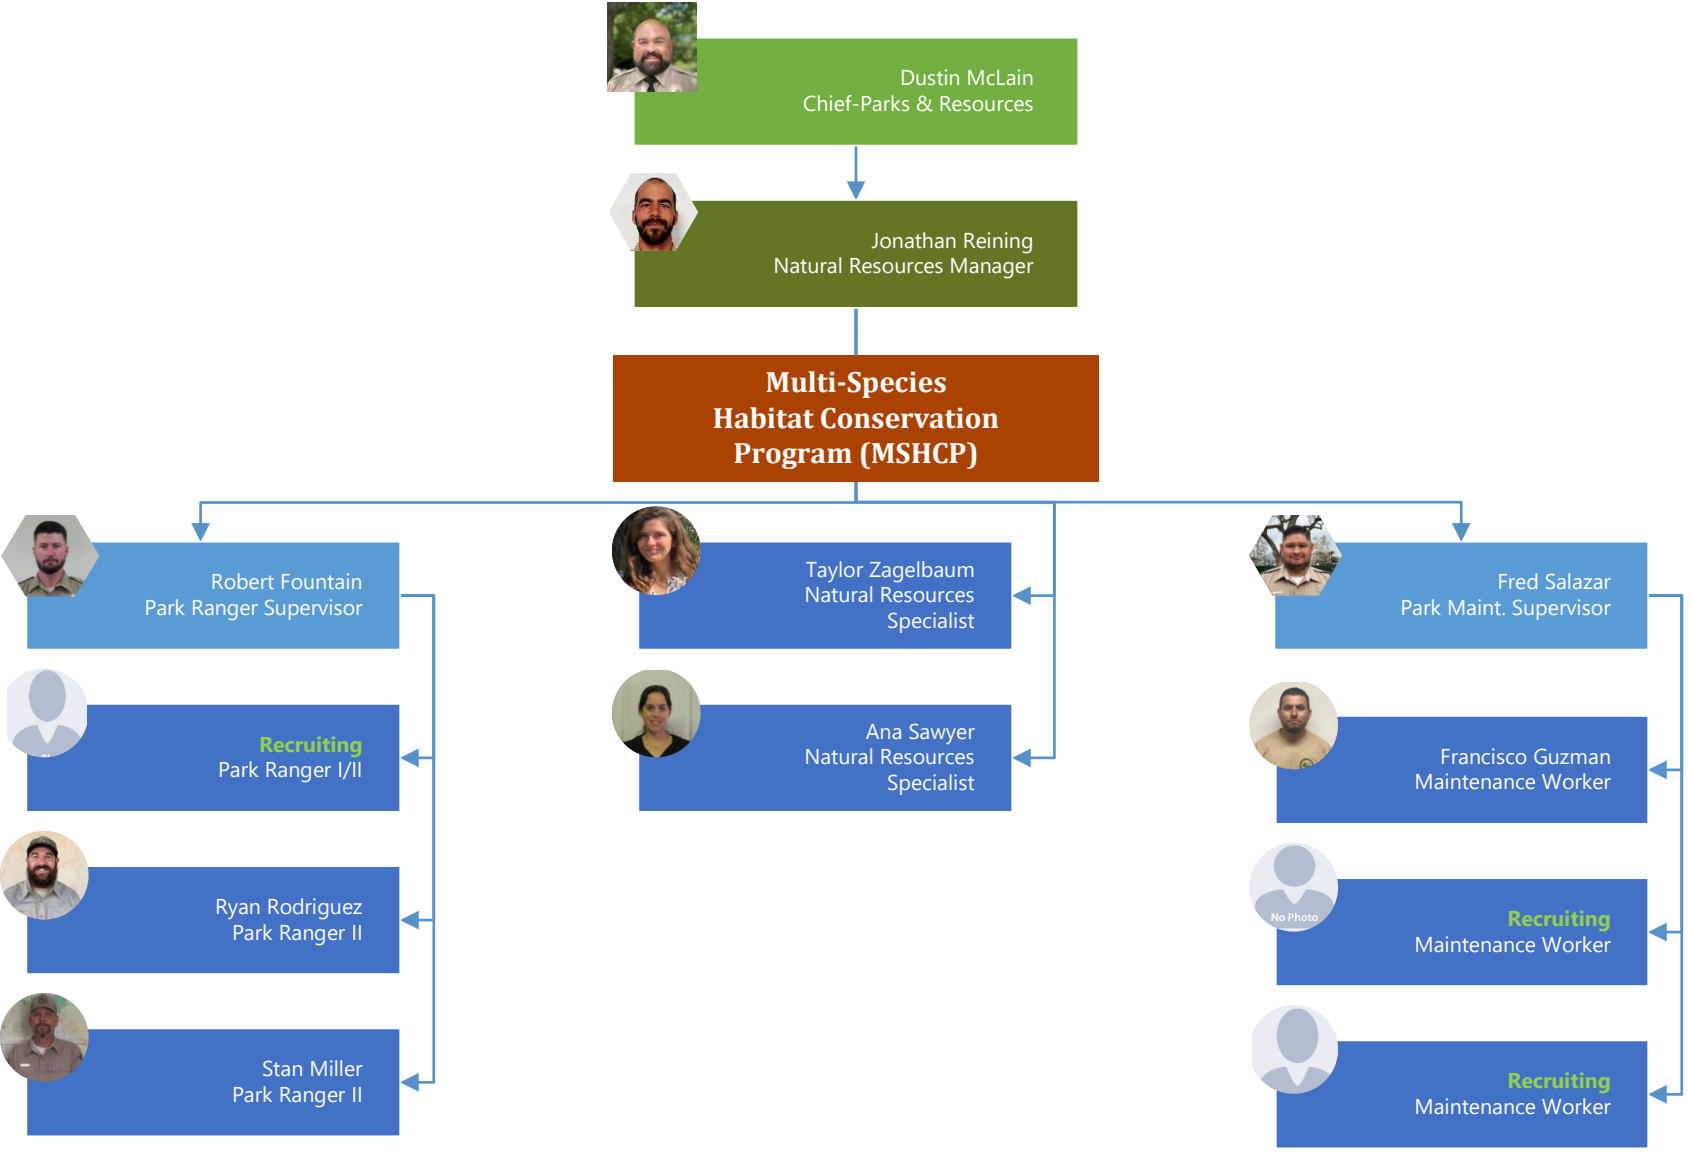

RIVERSIDE COUNTY REGIONAL PARK & OPEN-SPACE DISTRICT

Natural Resources - MSHCP