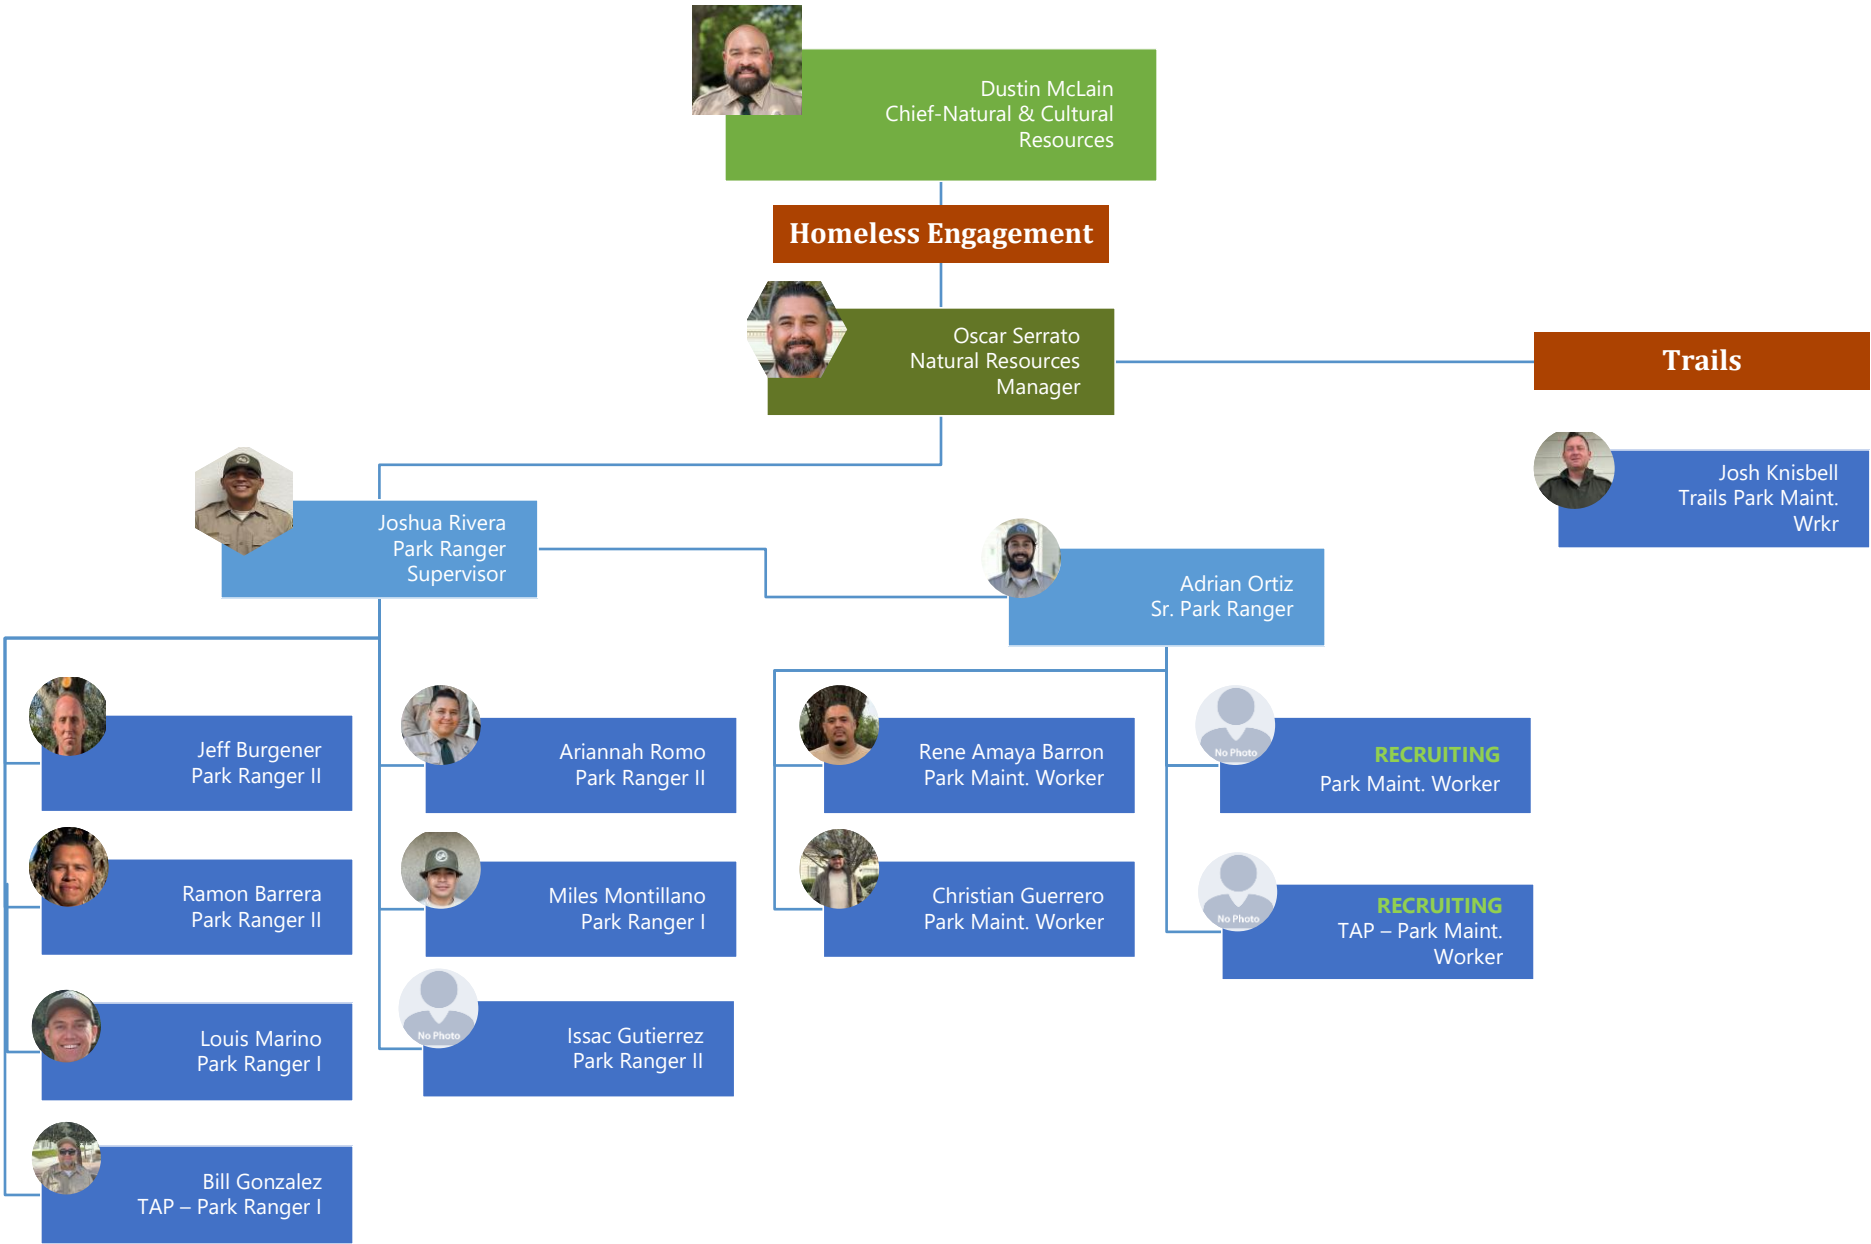

RIVERSIDE COUNTY REGIONAL PARK & OPEN-SPACE DISTRICT

Natural & Cultural Resources Bureau