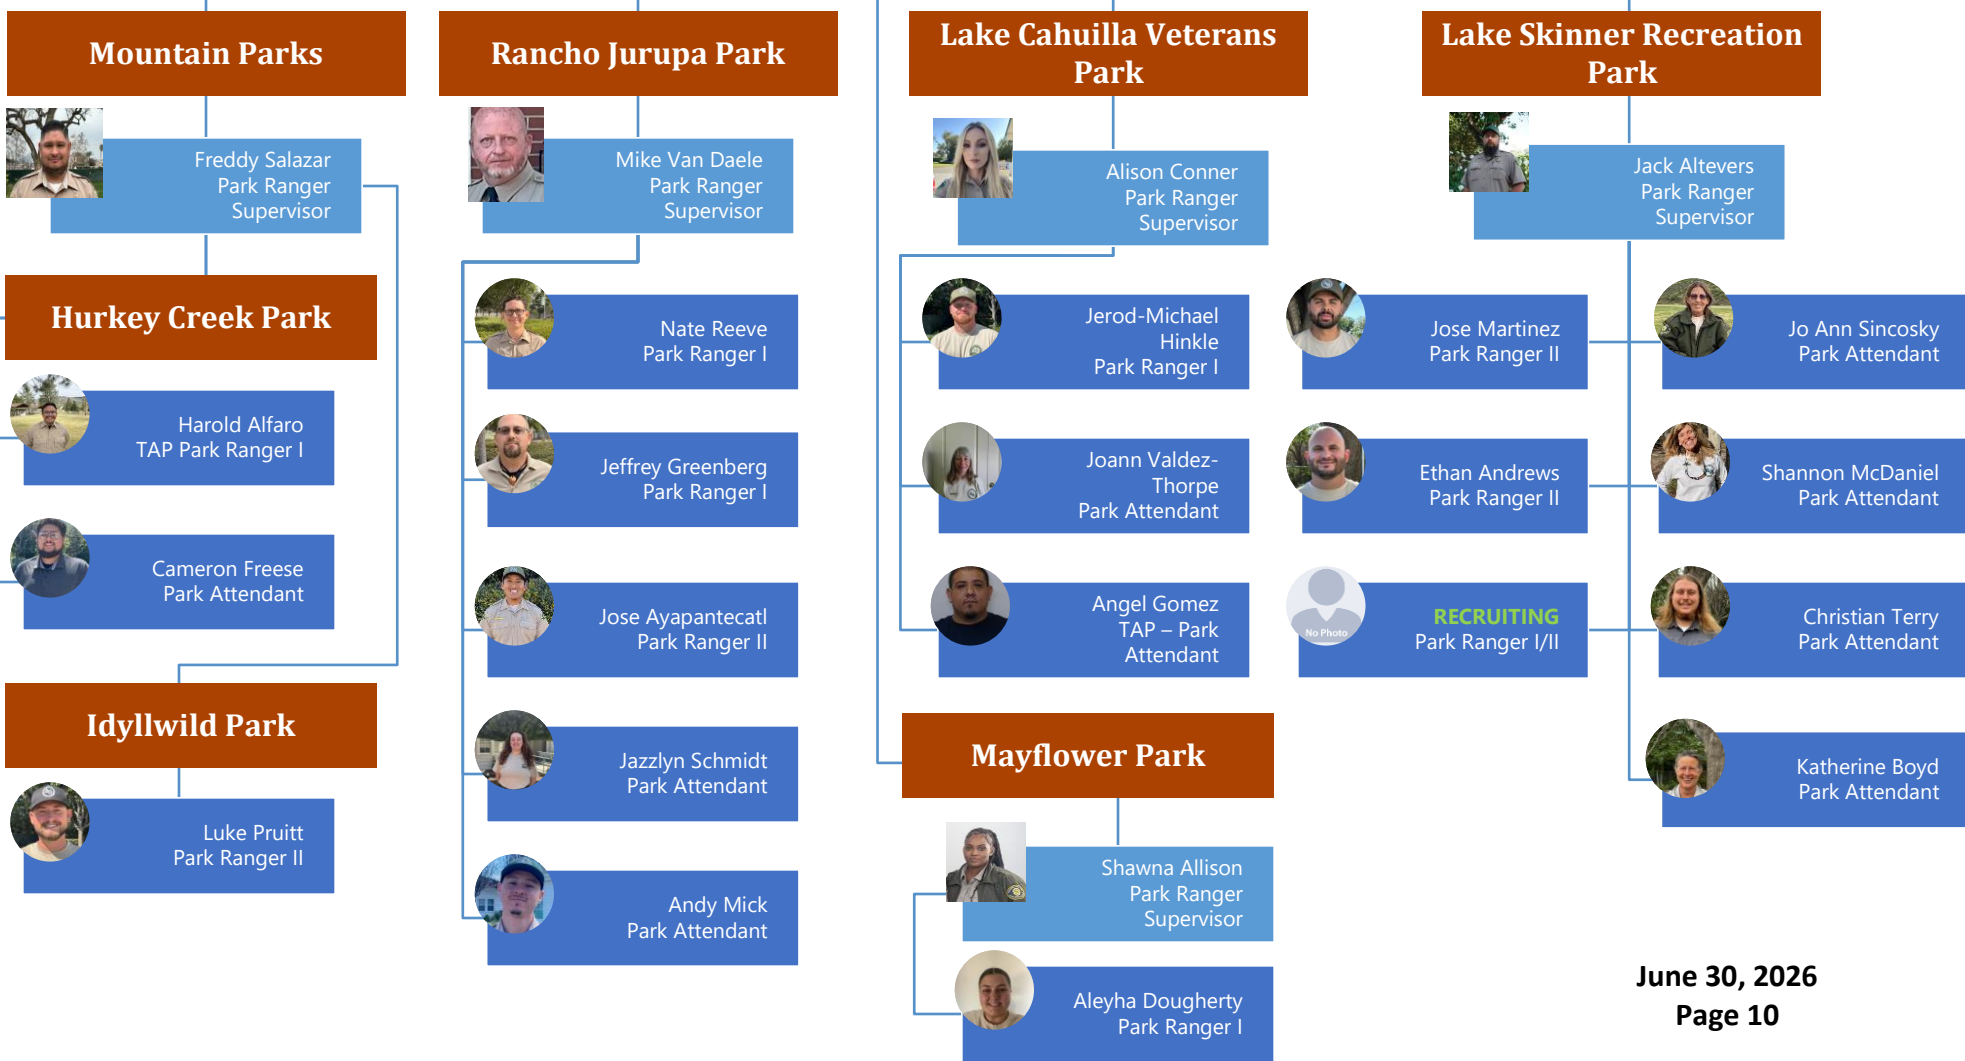

RIVERSIDE COUNTY REGIONAL PARK & OPEN-SPACE DISTRICT

Parks & Recreation Bureau -Operations

Joey Zaokopny
Chief-Parks & Recreation

Recruiting
Park Operations
Superintendent

RIVERSIDE COUNTY REGIONAL PARK & OPEN-SPACE DISTRICT