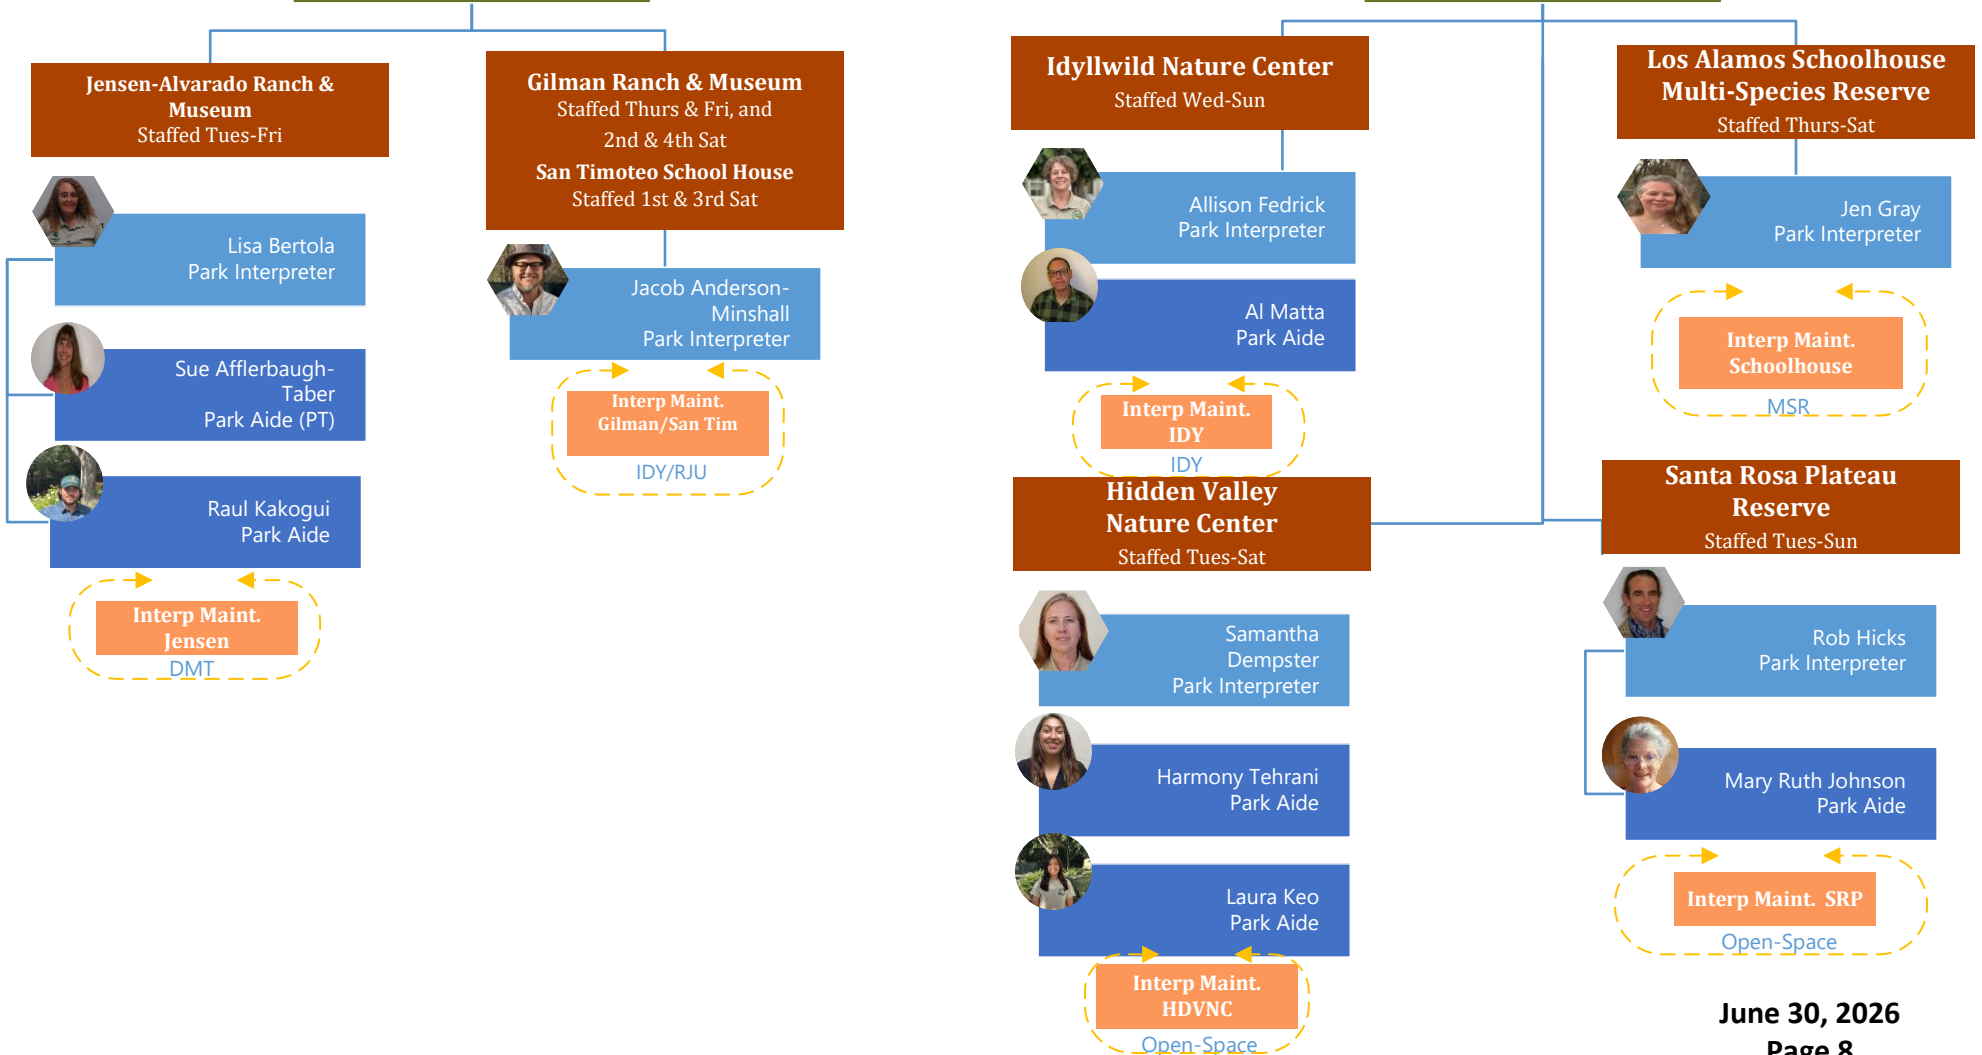

Natural & Cultural Resources Bureau

RIVERSIDE COUNTY REGIONAL PARK & OPEN-SPACE DISTRICT

Natural & Cultural Resources Bureau

RIVERSIDE COUNTY REGIONAL PARK & OPEN-SPACE DISTRICT

Natural & Cultural Resources Bureau

Dustin McLain
Chief – Natural & Cultural Resources

Aaron Micallef
Interpretive Supervisor

Justin Carmichael
Interpretive Supervisor

RIVERSIDE COUNTY REGIONAL PARK & OPEN-SPACE DISTRICT Parks & Recreation Bureau

RIVERSIDE COUNTY REGIONAL PARK & OPEN-SPACE DISTRICT

Parks & Recreation Bureau -Operations

Joey Zaokopny
Chief-Parks & Recreation

Recruiting
Park Operations
Superintendent

RIVERSIDE COUNTY REGIONAL PARK & OPEN-SPACE DISTRICT