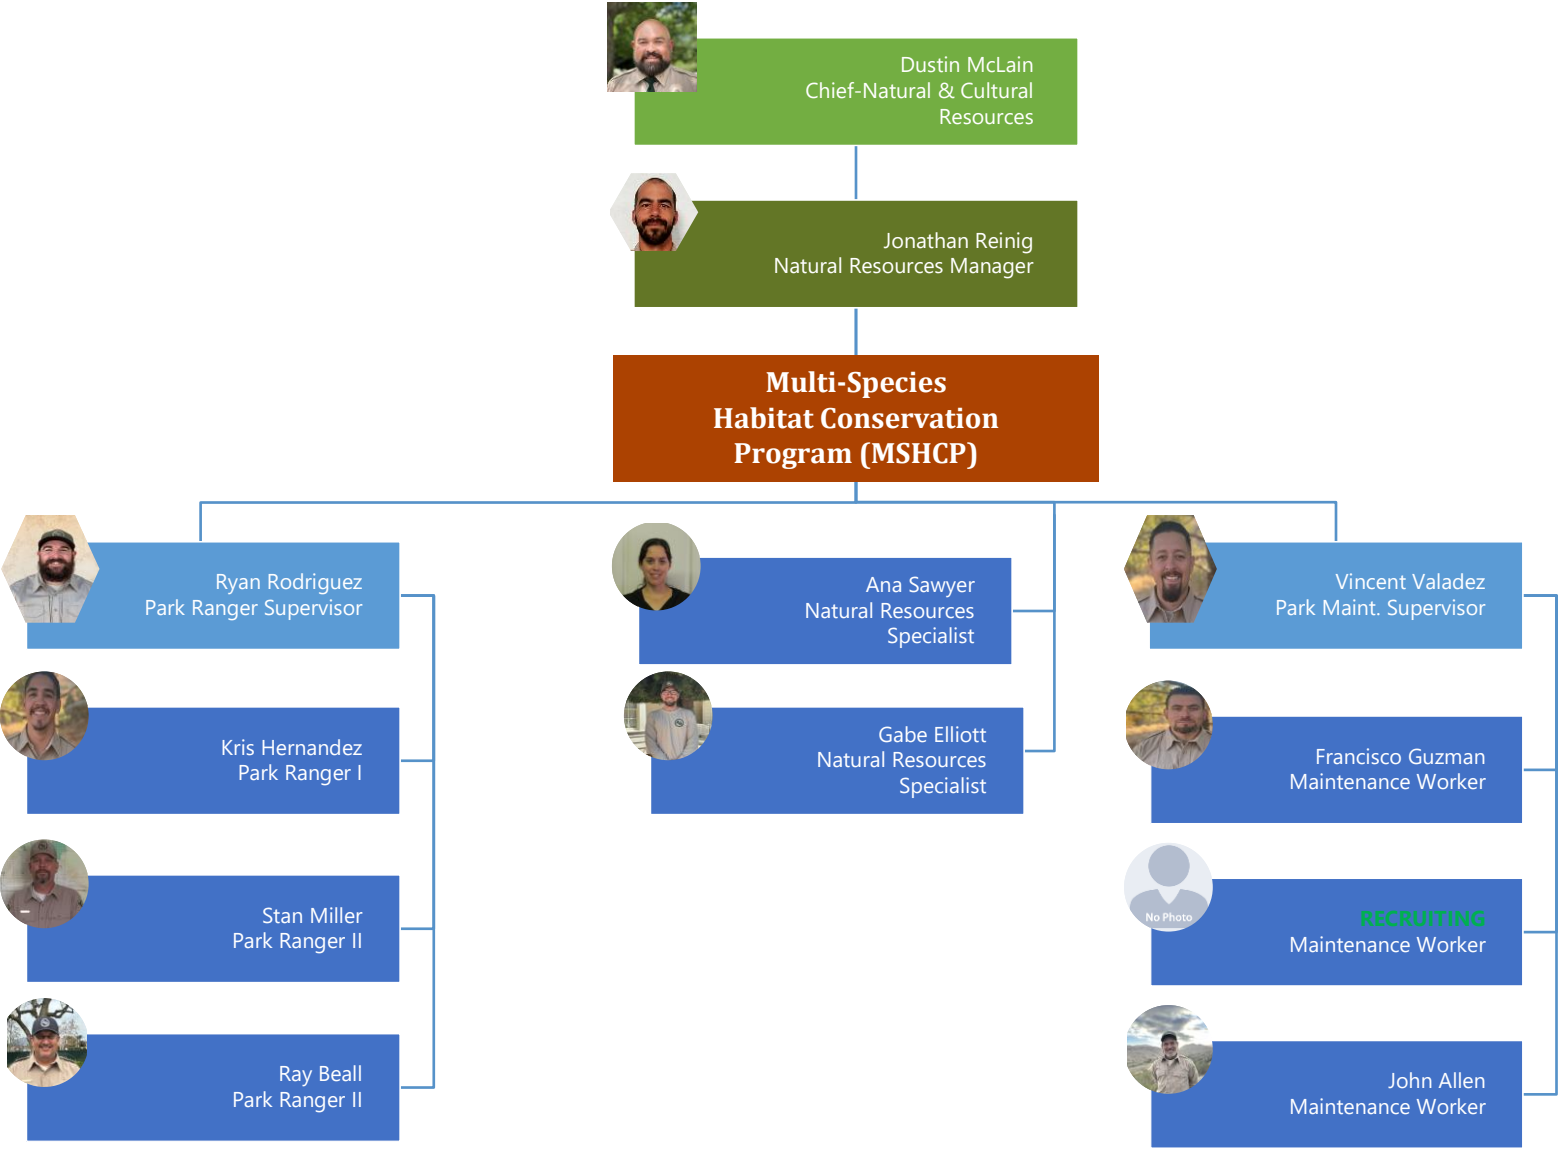

RIVERSIDE COUNTY REGIONAL PARK & OPEN-SPACE DISTRICT EXECUTIVE STAFF

RIVERSIDE COUNTY REGIONAL PARK & OPEN-SPACE DISTRICT

Finance Division

RIVERSIDE COUNTY REGIONAL PARK & OPEN-SPACE DISTRICT

Planning & Development Bureau

RIVERSIDE COUNTY REGIONAL PARK & OPEN-SPACE DISTRICT
Office of Assistant Parks Director

RIVERSIDE COUNTY REGIONAL PARK & OPEN-SPACE DISTRICT

Natural & Cultural Resources Bureau

RIVERSIDE COUNTY REGIONAL PARK & OPEN-SPACE DISTRICT

Natural & Cultural Resources Bureau

RIVERSIDE COUNTY REGIONAL PARK & OPEN-SPACE DISTRICT

Natural & Cultural Resources Bureau

RIVERSIDE COUNTY REGIONAL PARK & OPEN-SPACE DISTRICT

Natural & Cultural Resources Bureau

Dustin McLain
Chief – Natural & Cultural Resources

Aaron Micallef
Interpretive Supervisor

Justin Carmichael
Interpretive Supervisor

RIVERSIDE COUNTY REGIONAL PARK & OPEN-SPACE DISTRICT Parks & Recreation Bureau