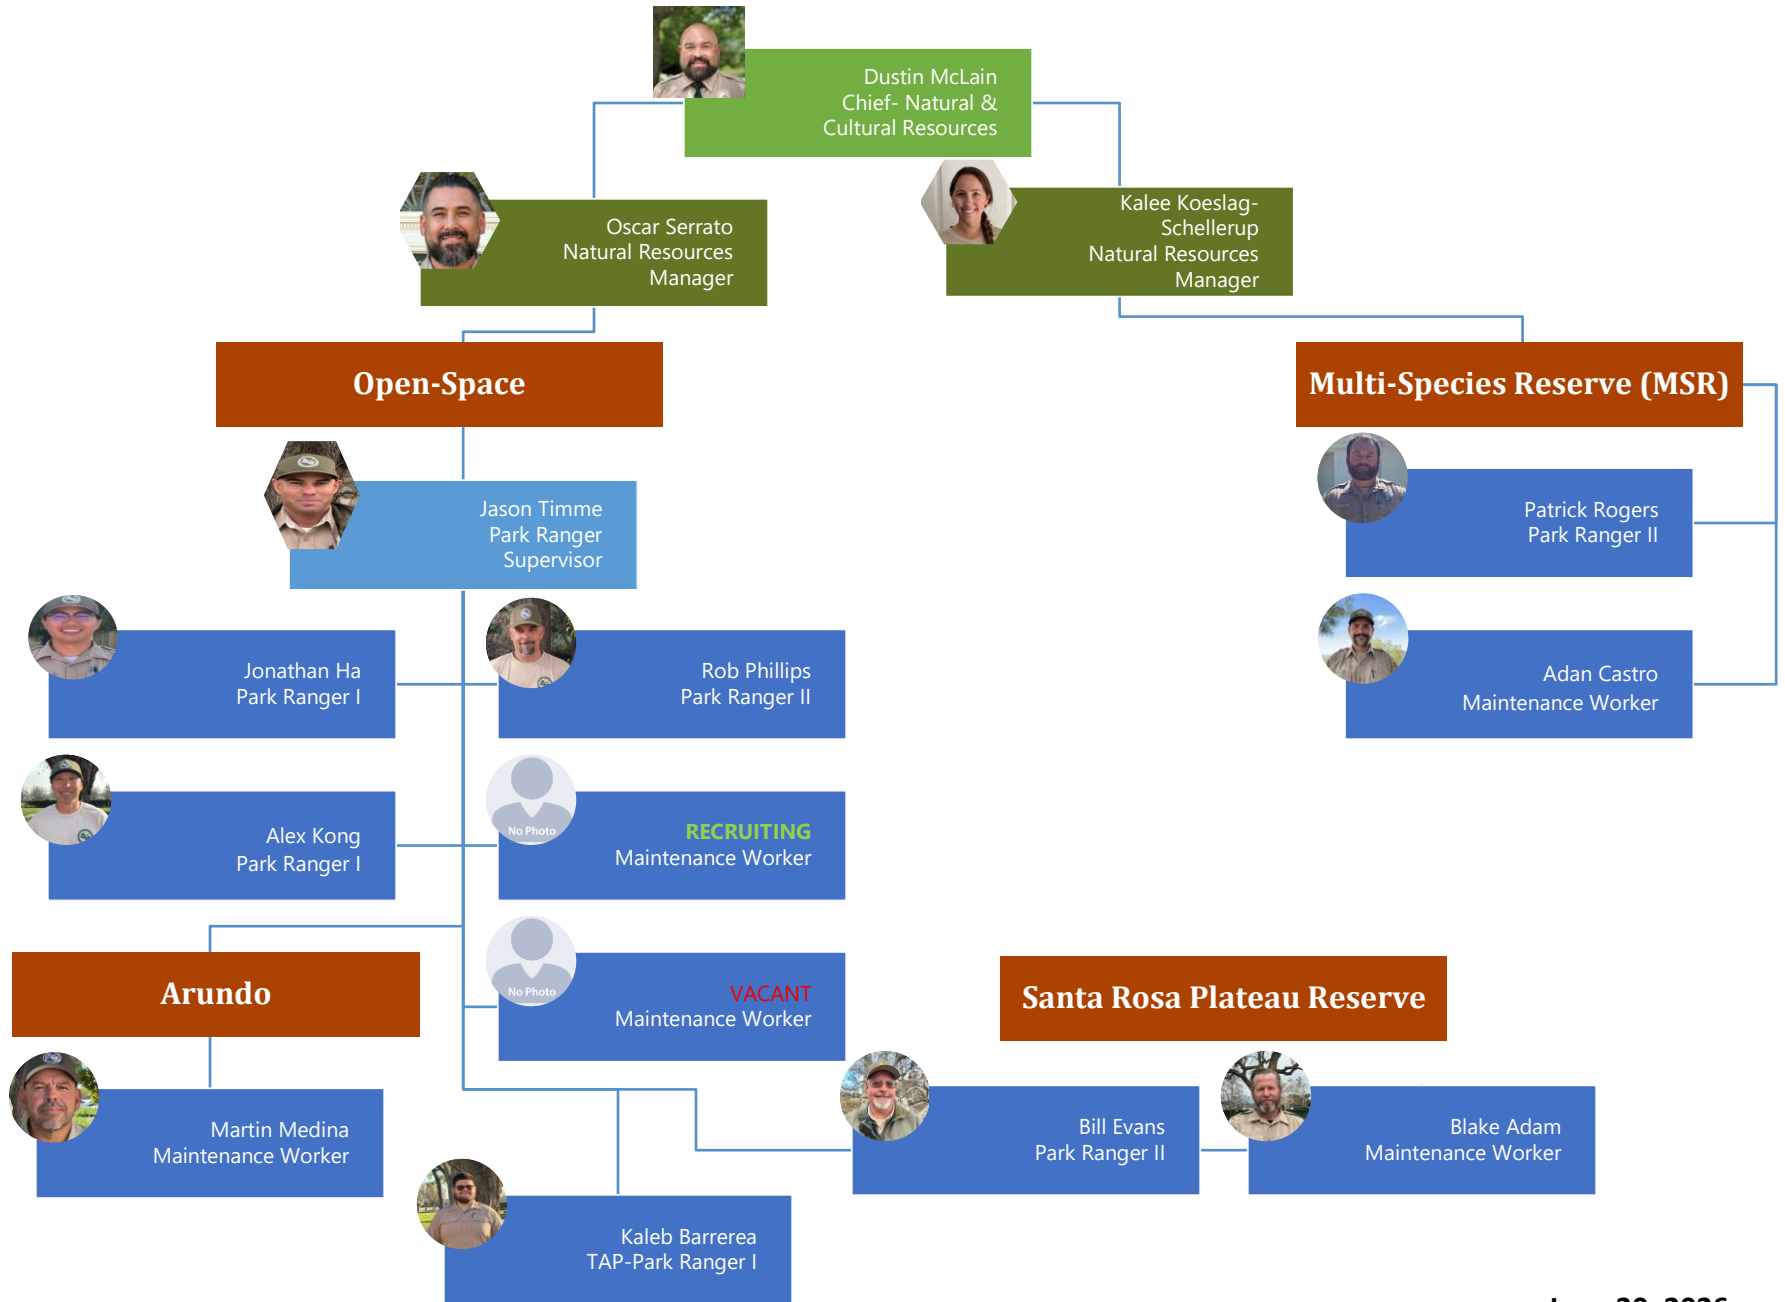

RIVERSIDE COUNTY REGIONAL PARK & OPEN-SPACE DISTRICT EXECUTIVE STAFF

RIVERSIDE COUNTY REGIONAL PARK & OPEN-SPACE DISTRICT

Finance Division

RIVERSIDE COUNTY REGIONAL PARK & OPEN-SPACE DISTRICT

Planning & Development Bureau

RIVERSIDE COUNTY REGIONAL PARK & OPEN-SPACE DISTRICT
Office of Assistant Parks Director

RIVERSIDE COUNTY REGIONAL PARK & OPEN-SPACE DISTRICT

Natural & Cultural Resources Bureau

RIVERSIDE COUNTY REGIONAL PARK & OPEN-SPACE DISTRICT

Natural & Cultural Resources Bureau

RIVERSIDE COUNTY REGIONAL PARK & OPEN-SPACE DISTRICT

Natural & Cultural Resources Bureau

RIVERSIDE COUNTY REGIONAL PARK & OPEN-SPACE DISTRICT

Natural & Cultural Resources Bureau

Dustin McLain
Chief – Natural & Cultural Resources

Aaron Micallef
Interpretive Supervisor

Justin Carmichael
Interpretive Supervisor

RIVERSIDE COUNTY REGIONAL PARK & OPEN-SPACE DISTRICT Parks & Recreation Bureau