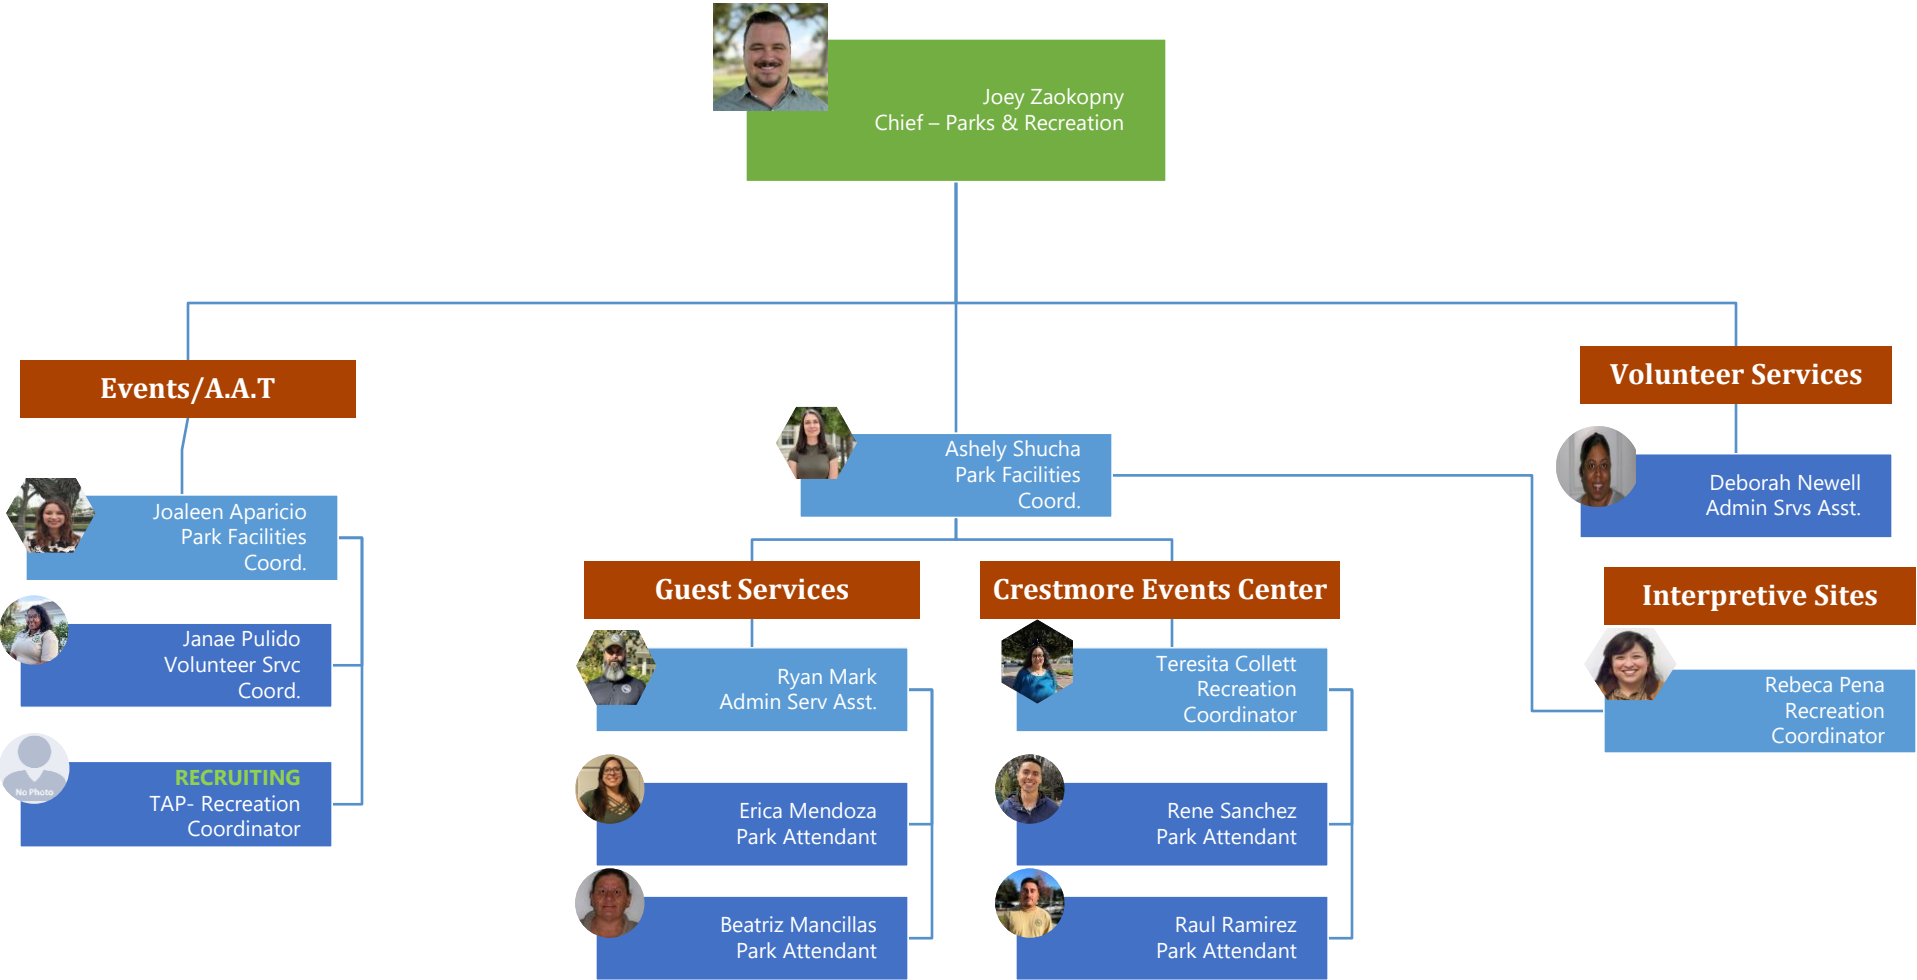

Dustin McLain
Chief – Natural & Cultural Resources

Aaron Micallef
Interpretive Supervisor

Justin Carmichael
Interpretive Supervisor

RIVERSIDE COUNTY REGIONAL PARK & OPEN-SPACE DISTRICT Parks & Recreation Bureau

RIVERSIDE COUNTY REGIONAL PARK & OPEN-SPACE DISTRICT

Parks & Recreation Bureau -Operations

Joey Zaokopny
Chief-Parks & Recreation

Recruiting
Park Operations
Superintendent

RIVERSIDE COUNTY REGIONAL PARK & OPEN-SPACE DISTRICT